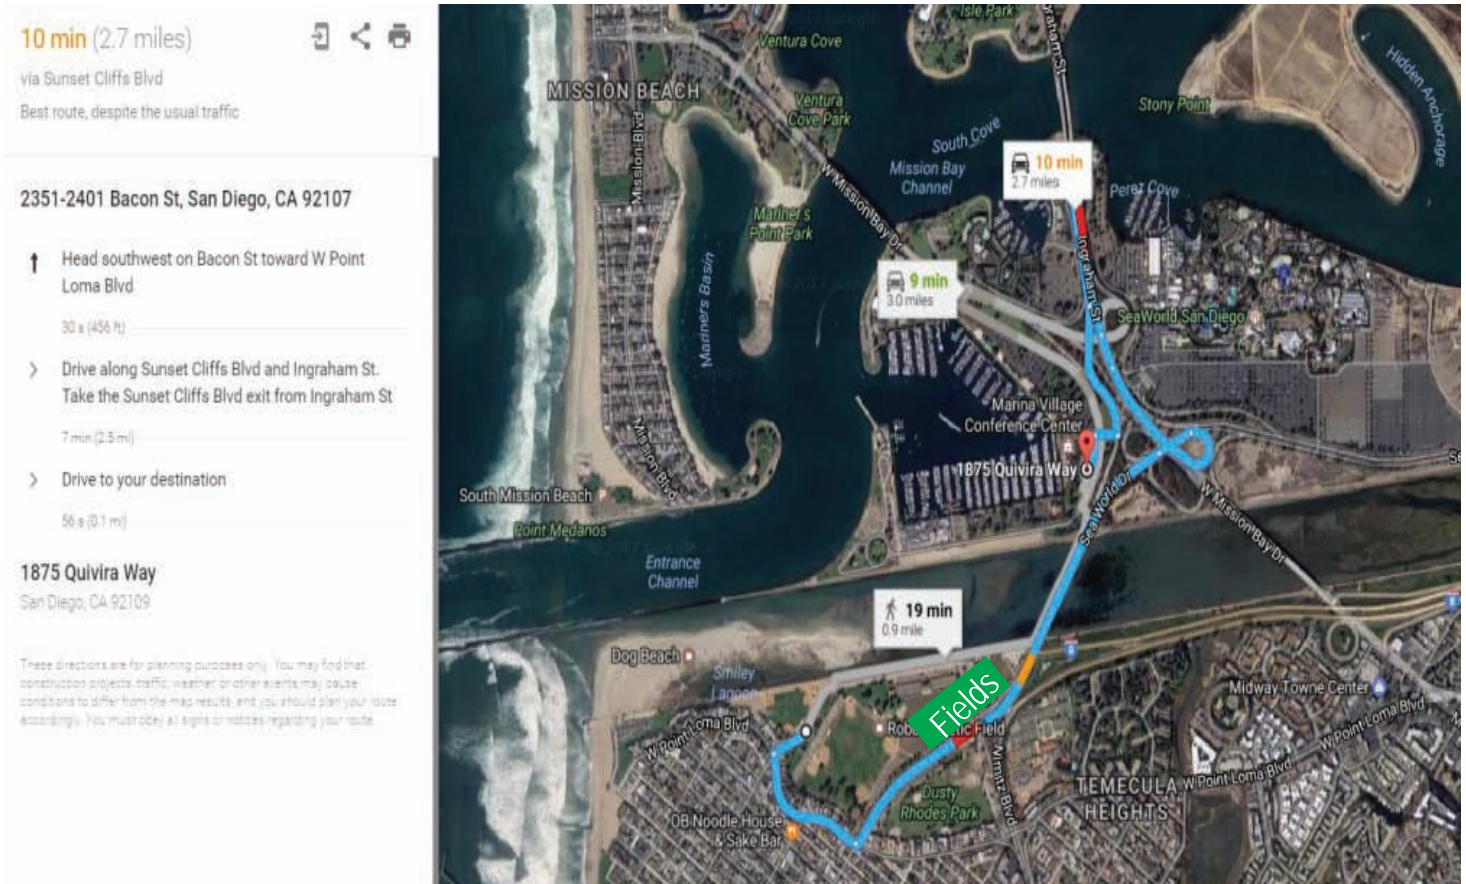

OVERFLOW PARKING

<https://goo.gl/maps/LksWgVN8Rgu>

Once the Robb Field Parking Lots fill up, you will be directed to park at Marina Village. It's only a 10 minute walk across the bridge to field #1. You can save yourself a lot of time and dealing with traffic by going directly there to park upon arrival. Ocean Beach has one way in, and one way out which is Sunset Cliffs Blvd. During peak times (weekends) it tends to back up. If you're arriving after 11:00am we strongly recommend the use of this lot.

Marina Village
1875 Quivira Way
San Diego, CA 92109

* Best part about this area is that you'll greatly reduce your time when you decide to exit!