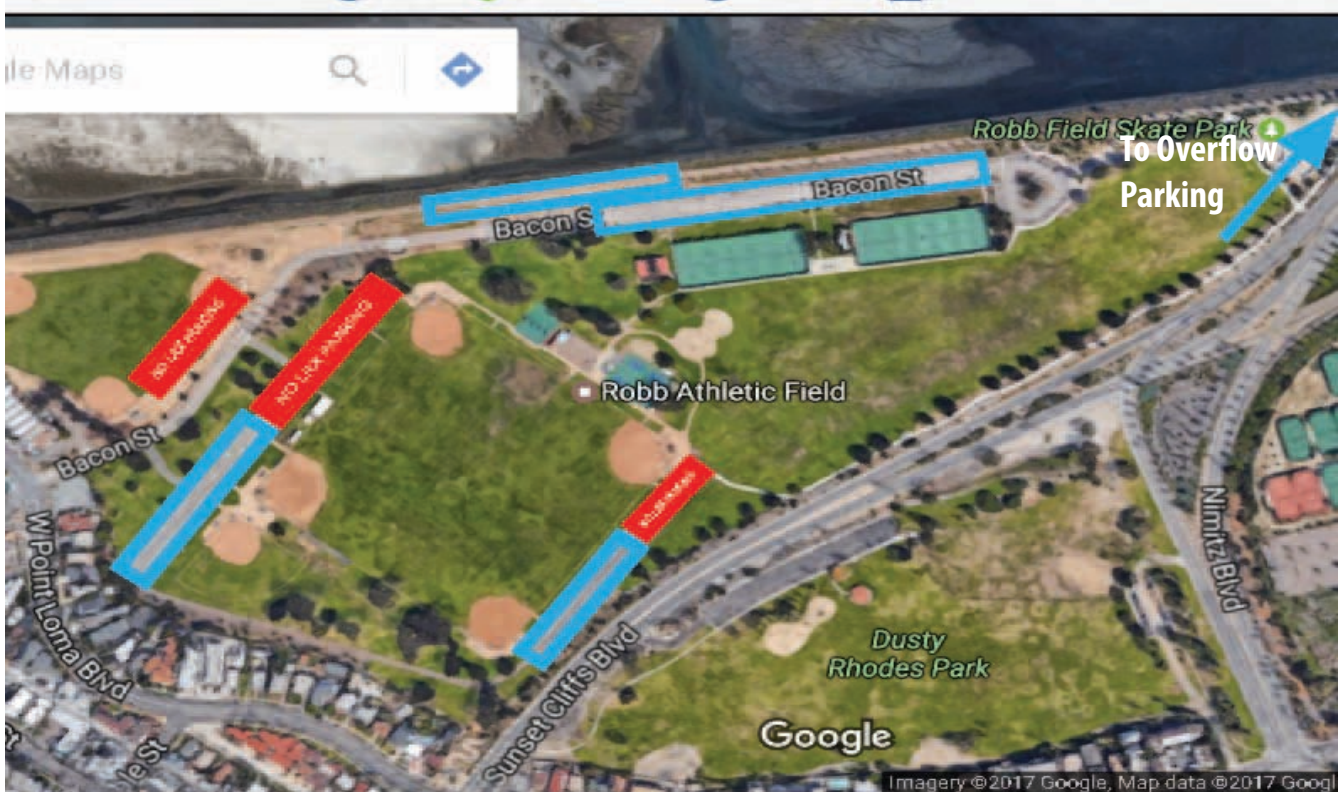

ROBB FIELD PARKING

Robb Field Parking Lots are going to fill up. That's just a fact. Proper pre-planning should help you to avoid unnecessary delays.

#1 CARPOOL - while it's nice to chauffer your child to the game, we'd appreciate it if you made plans to meet at the hotel, or overflow lot, and carpool into Ocean Beach (OB).

#2 RIDE SHARE - Uber & Lyft users will have a designated drop/pick up zone to make your commute as easy as possible.

#3 PRACTICE PATIENCE - We'd all love to enjoy the weekend of lacrosse so we ask that you be patience with our VOLUNTEER STAFF as they help to guide you into the designated parking area. We also ask that you respect them when you hear, "Sorry, this lot is full. You'll have to proceed to the overflow lot."

2525 Bacon St, San Diego, CA 92107

PARKING

NO PARKING - subject to being towed

OVERFLOW PARKING

<https://goo.gl/maps/LksWgVN8Rgu>

Once the Robb Field Parking Lots fill up, you will be directed to park at Marina Village. It's only a 10 minute walk across the bridge to field #1. You can save yourself a lot of time and dealing with traffic by going directly there to park upon arrival. Ocean Beach has one way in, and one way out which is Sunset Cliffs Blvd. During peak times (weekends) it tends to back up. If you're arriving after 11:00am we strongly recommend the use of this lot.